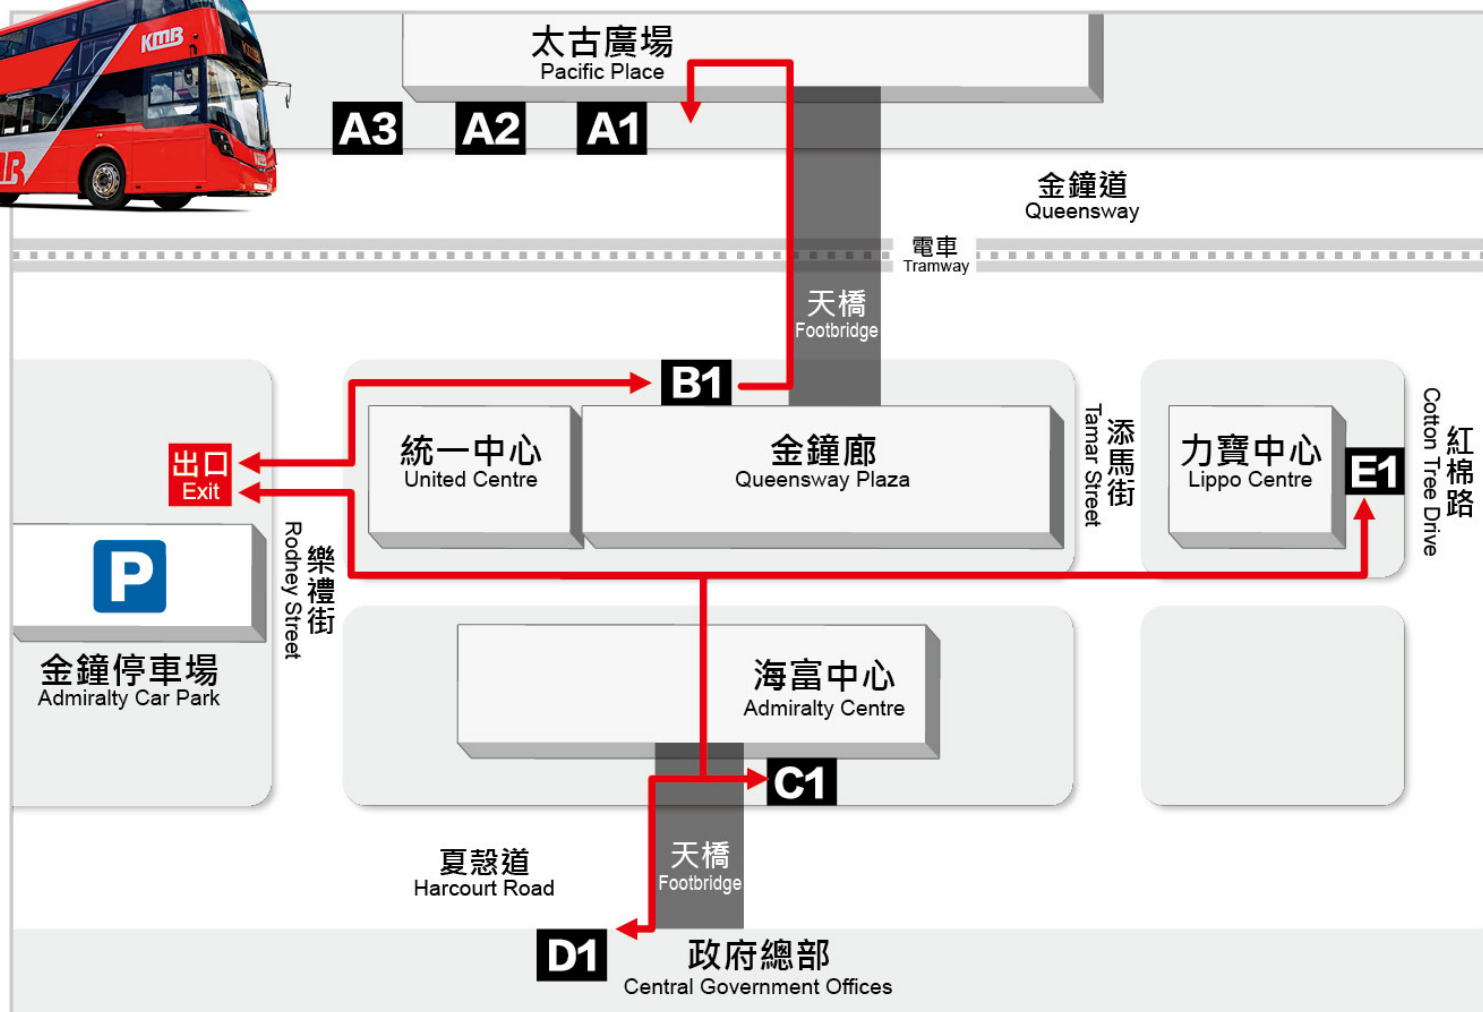

3

出閘離開時，再以同一張八達通繳付泊車費，即可自動扣減最多 \$24 巴士車資。

Total maximum \$24 bus fare will be deducted from parking fee at exit.

此優惠只適用於九巴·龍運營運之班次。  
This concession is only applicable to the departures operated by KMB and LWB.

# 金鐘巴士站月台位置

## Bus Platforms in Admiralty

目的地 Destination	路線推介 Suggested Routes	月台 Platform	目的地 Destination	路線推介 Suggested Routes	月台 Platform
<b>灣仔 Wan Chai</b>			<b>中上環 Central, Sheung Wan</b>		
修頓球場·灣仔站 Southern Playground, Wan Chai Station	111, 115, 182, 603, 619, 673, 681	B1	滙豐總行·中環站· 中環街市·港澳碼頭 HSBC Building, Central Station, Central Market, Macau Ferry	934, 936, 960, 961, 968, 978, P968	A1 A2 A3
	914, 960, 961, 968	E1	皇后像廣場·香港站 Statue Square, Hong Kong Station	673, 690	C1
灣仔道·天樂里 Wan Chai Road, Tin Lok Lane	111, 115 182	B1	中環碼頭 Central Ferry Piers	307, 673	C1
<b>灣仔(北) Wan Chai (North)</b>			<b>銅鑼灣 Causeway Bay</b>		
香港會議展覽中心· 稅務大樓 HK Convention and Exhibition Centre, Revenue Tower	104, 307	B1	灣仔消防局· 怡和街·維園 Wan Chai Fire Station, Yee Wo Street, Victoria Park	103, 603, 619, 673, 681	B1
	905, 978, P960, P968	D1	百德新街 Paterson Street	914, 968	E1
				P960	D1